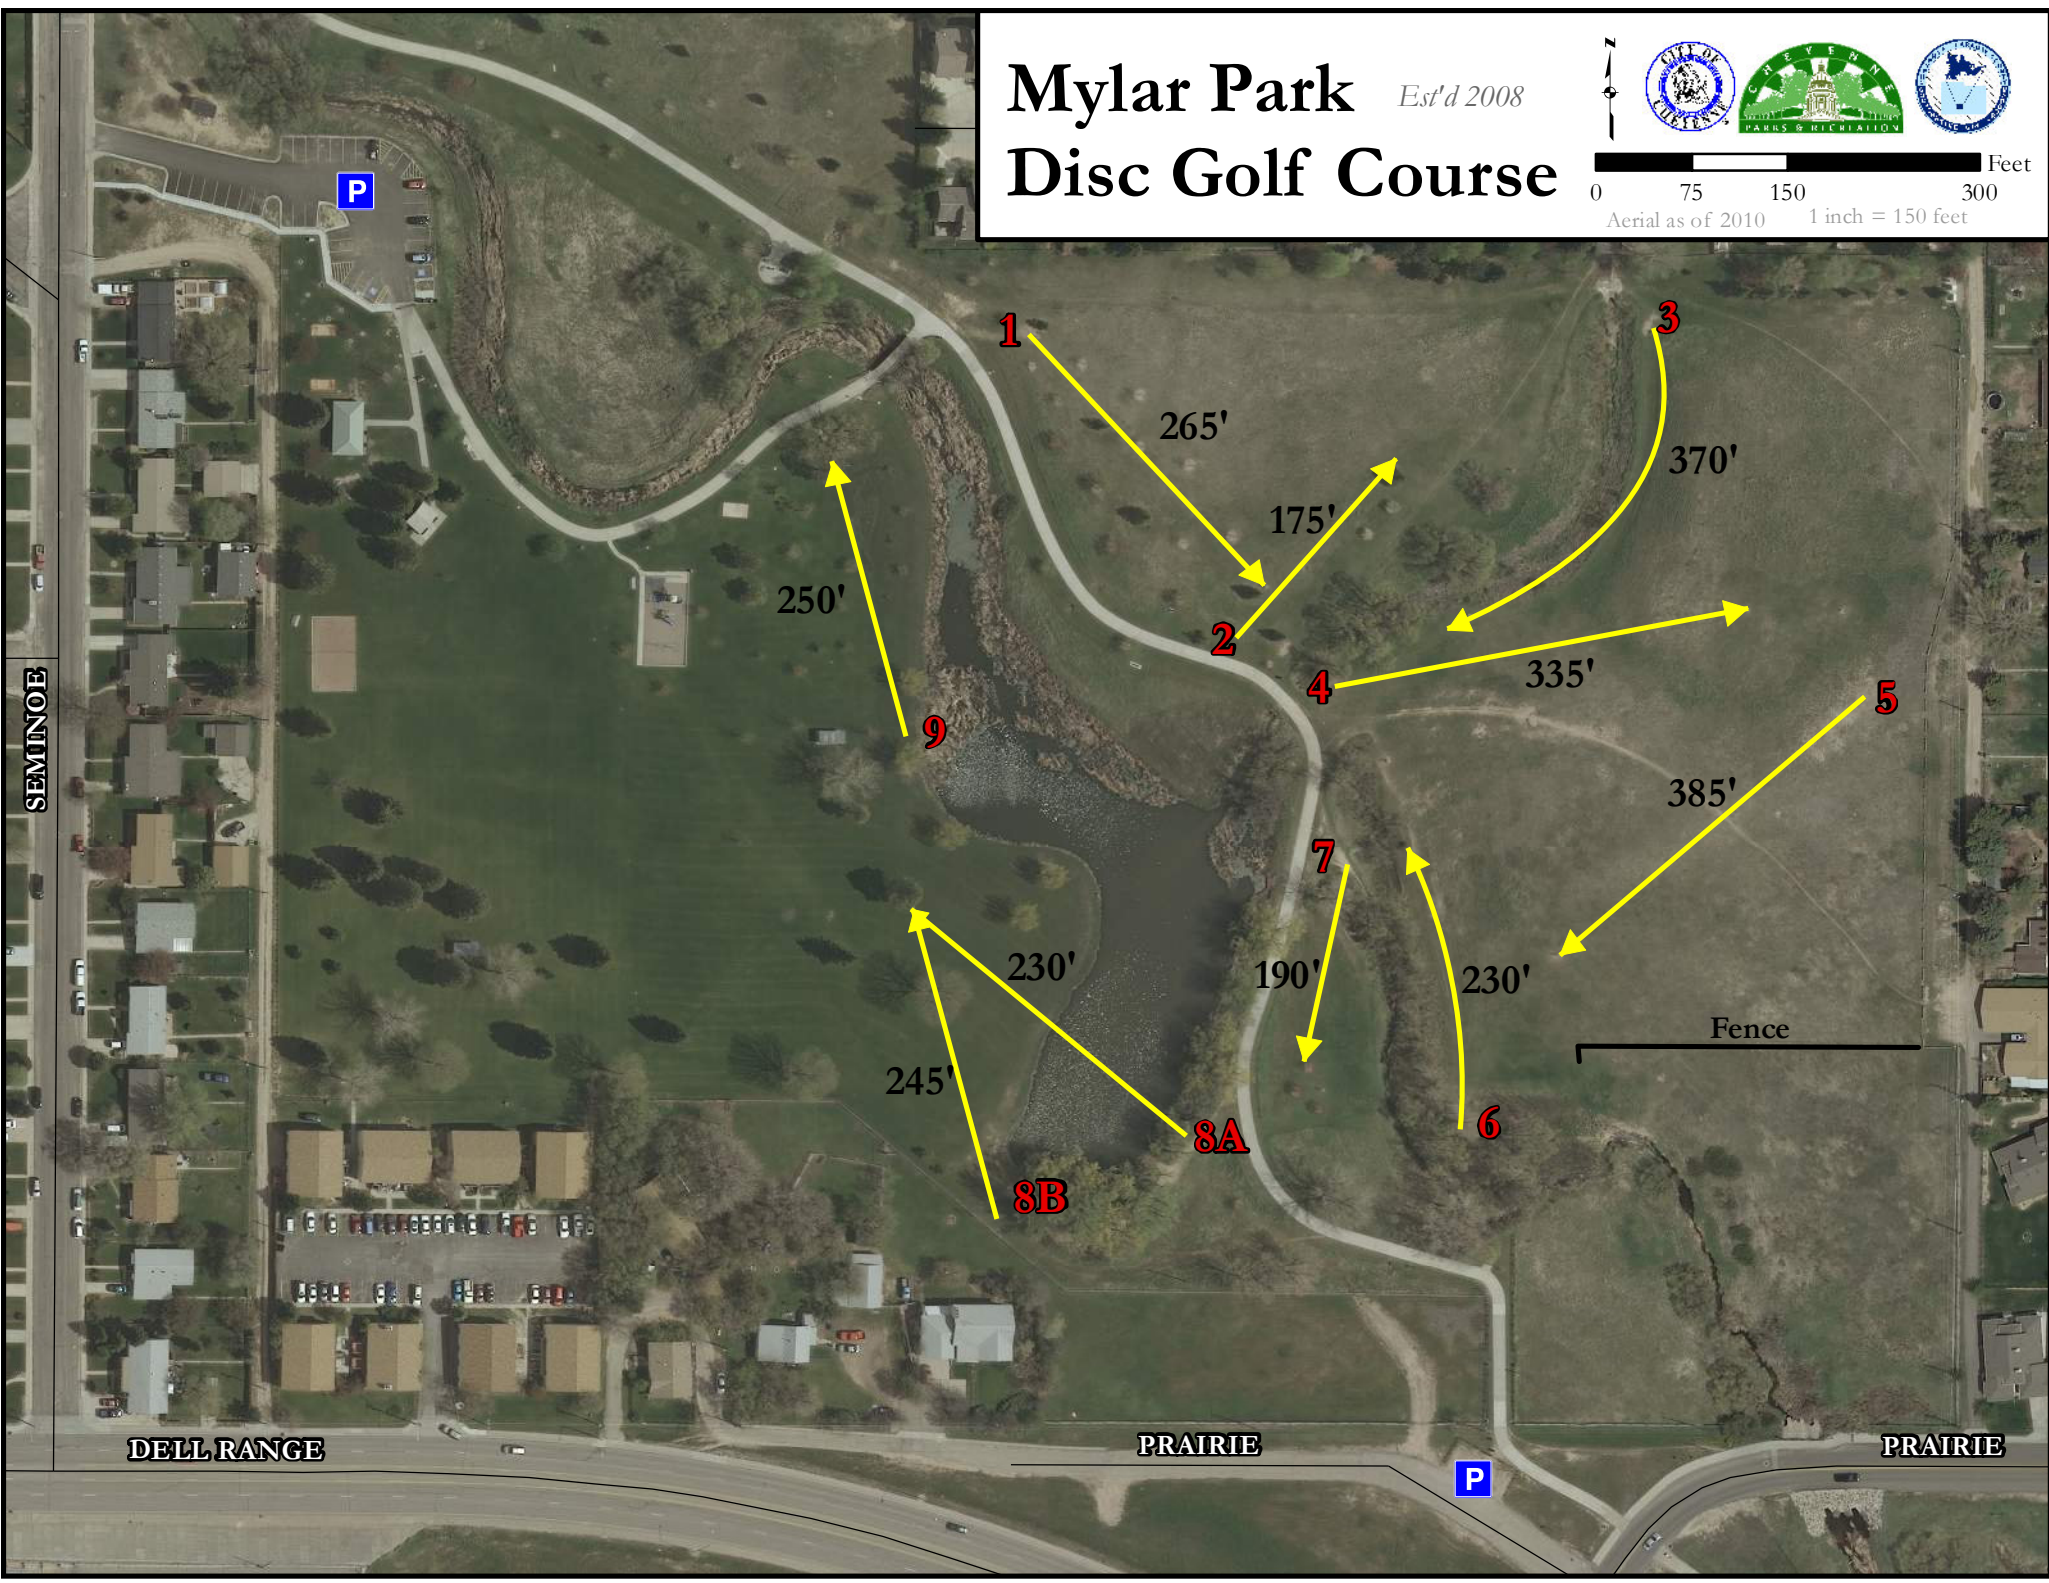

Mylar Park *Est'd 2008* Disc Golf Course

0 75 150 300 Feet
Aerial as of 2010 1 inch = 150 feet

SEMINOLE

DELL RANGE

PRAIRIE

PRAIRIE